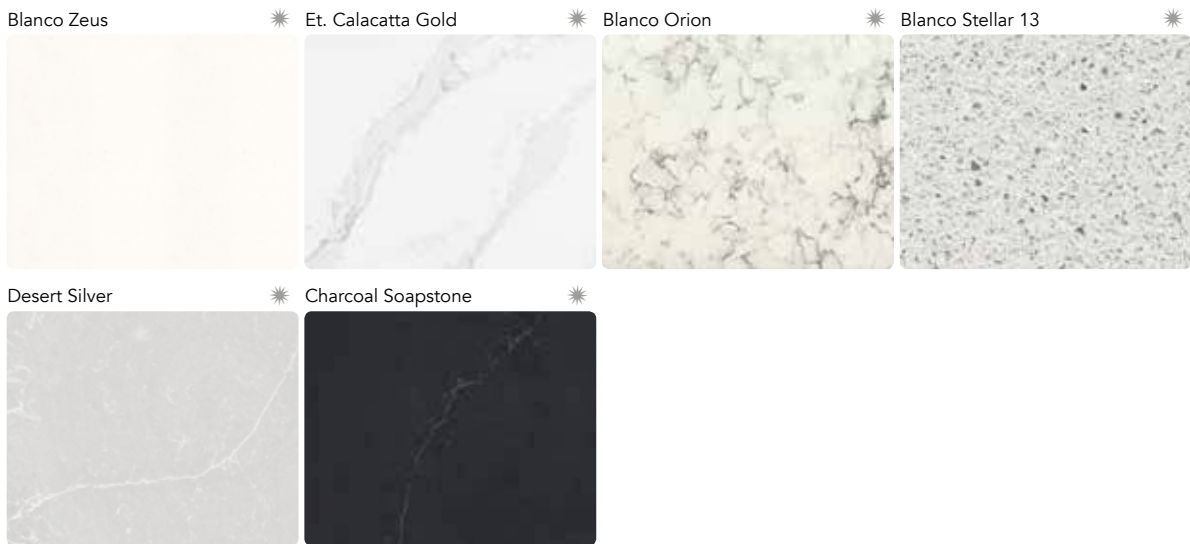

* ● Classic White

* ● White Storm 14

Ariel

* ● Blanco Maple 14

* ● Blanco Orion

* ● Blanco Norte 14

* ● Blanco Stellar 13

Desert Silver

* ● Et. Calacatta Gold

* ● Bianco River

* ● Lyra

* ● Lagoon

Haiku

* ● Blanco Capri

* ● Yukon

* ● Tigris Sand

* ● Coral Clay Colour

Noka

* ● Unsui

* ● Ironbark

* ● Aluminio Nube

* ● Kensho

* Polished ● Suede

Integrity Q

Integrity **Due XL**

* Polished ● Suede

Iconic White

* ● Blanco Zeus

* ● Et. Calacatta Gold

* ● Blanco Orion

* ● Et. Statuario

Desert Silver