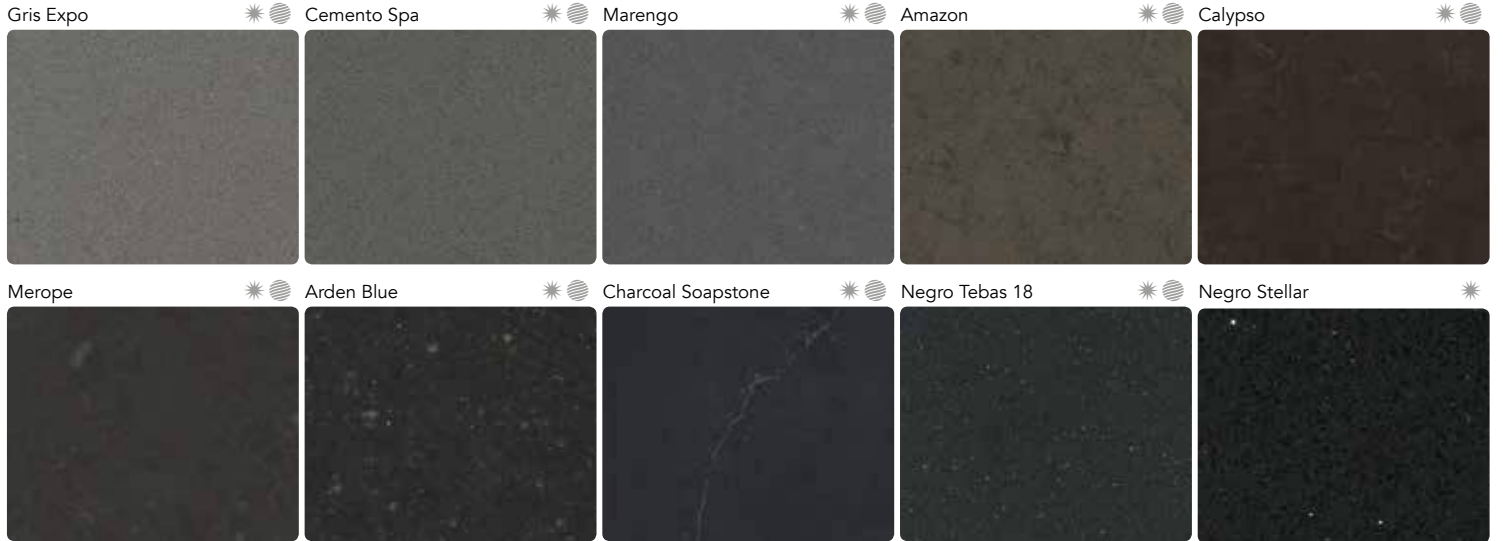

* ● Blanco Maple 14

* ● Blanco Orion

* ● Blanco Norte 14

* ● Blanco Stellar 13

Desert Silver

* ● Et. Calacatta Gold

* ● Bianco River

* ● Lyra

* ● Lagoon

Haiku

* ● Blanco Capri

* ● Yukon

* ● Tigris Sand

* ● Coral Clay Colour

Noka

* ● Unsui

* ● Ironbark

* ● Aluminio Nube

* ● Kensho

Integrity Due L

* Polished ● Suede

Et. Statuario

* ● Iconic White

* ● Blanco Zeus

* ● Classic White

* ● White Storm 14

Ariel

* ● Blanco Maple 14

* ● Blanco Orion

* ● Blanco Norte 14

* ● Blanco Stellar 13

Desert Silver