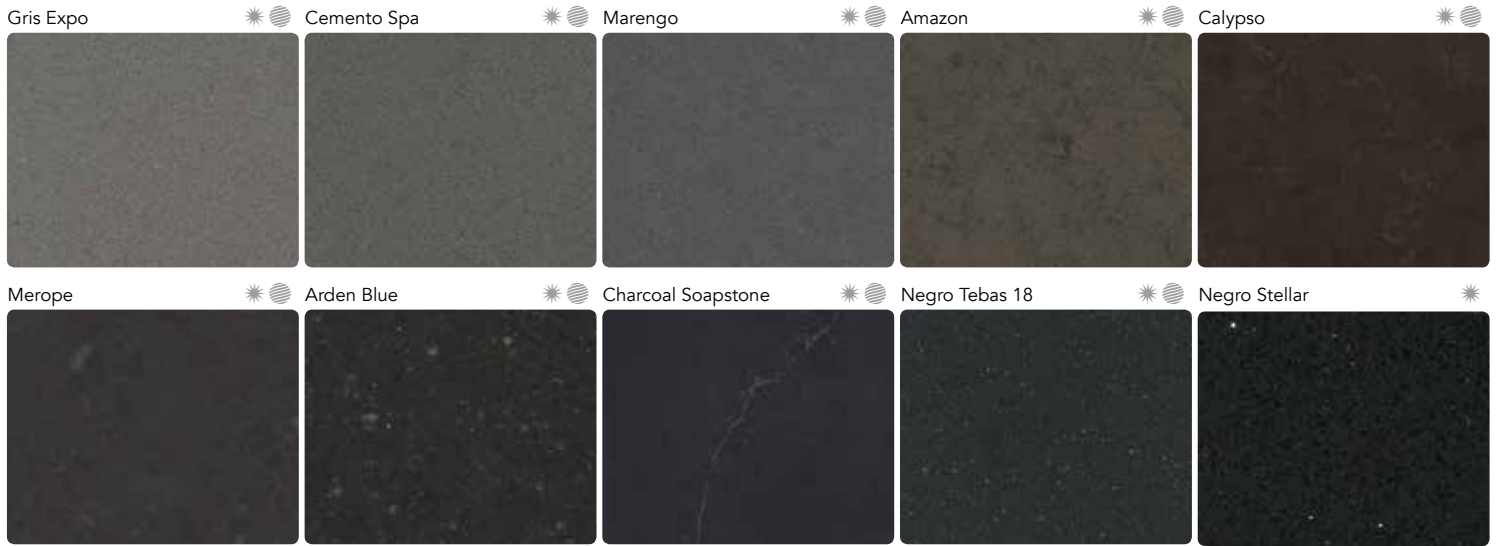

* ● Classic White

* ● White Storm 14

Ariel

* ● Blanco Maple 14

* ● Blanco Orion

* ● Blanco Norte 14

* ● Blanco Stellar 13

Desert Silver

* ● Et. Calacatta Gold

* ● Bianco River

* ● Lyra

* ● Lagoon

Haiku

* ● Blanco Capri

* ● Yukon

* ● Tigris Sand

* ● Coral Clay Colour

Noka

* ● Unsui

* ● Ironbark

* ● Aluminio Nube

* ● Kensho

* Polished ● Suede

Integrity Q

Integrity **Due XL**

* Polished ● Suede

Iconic White

* ● Blanco Zeus

* ● Et. Calacatta Gold

* ● Blanco Orion

* ● Et. Statuario

Desert Silver